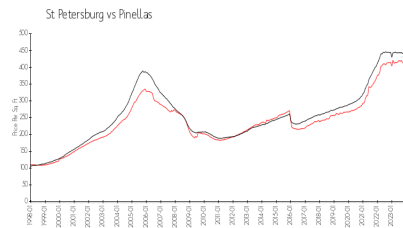

Rowland Place
146 4th Ave NE
Saint Petersburg, Florida 33701
+1 727-898-1180

Built in 2015 - 17 units - 6 floors

Market Information

Rowland Place: \$842/sq. ft.
St Petersburg: \$409/sq. ft.

St Petersburg: \$409/sq. ft.
Pinellas: \$415/sq. ft.

Inventory for Sale

Rowland Place	5%
St Petersburg	4%
Pinellas	3%

Avg. Time to Close Over Last 12 Months

Rowland Place	11 days
St Petersburg	65 days
Pinellas	60 days