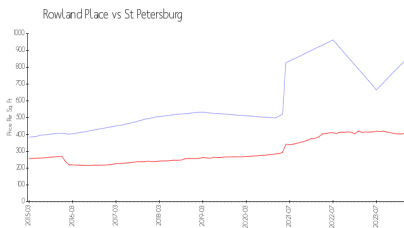

Rowland Place

146 4 Ave NE, St Petersburg, FL, Pinellas 33701

Building Information

Number of units:	17
Number of active listings for rent:	0
Number of active listings for sale:	1
Building inventory for sale:	5%
Number of sales over the last 12 months:	2
Number of sales over the last 6 months:	1
Number of sales over the last 3 months:	1

Rowland Place
146 4th Ave NE
Saint Petersburg, Florida 33701
+1 727-898-1180

Built in 2015 - 17 units - 6 floors

Market Information

Rowland Place: \$842/sq. ft.
St Petersburg: \$409/sq. ft.

St Petersburg: \$409/sq. ft.
Pinellas: \$415/sq. ft.