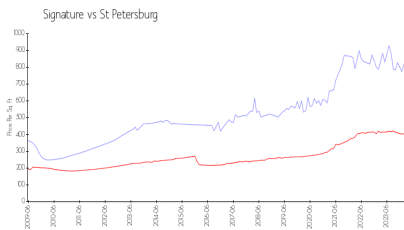

## Market Information

Signature: \$829/sq. ft.  
St Petersburg: \$409/sq. ft.

St Petersburg: \$409/sq. ft.  
Pinellas: \$415/sq. ft.