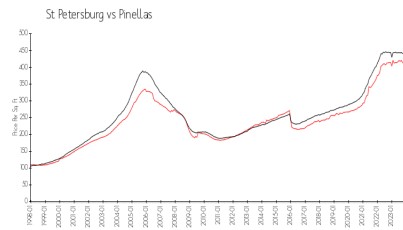

## Market Information

Signature: \$829/sq. ft.  
St Petersburg: \$409/sq. ft.

St Petersburg: \$409/sq. ft.  
Pinellas: \$415/sq. ft.