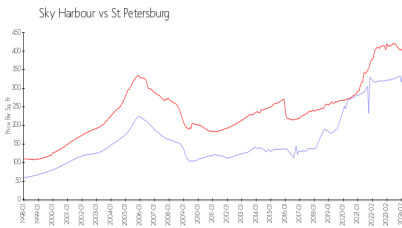

## Market Information

Sky Harbour: \$335/sq. ft.  
St Petersburg: \$409/sq. ft.

St Petersburg: \$409/sq. ft.  
Pinellas: \$415/sq. ft.