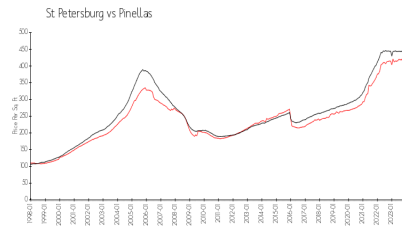

## Market Information

Sky Harbour: \$335/sq. ft.  
St Petersburg: \$409/sq. ft.

St Petersburg: \$409/sq. ft.  
Pinellas: \$415/sq. ft.