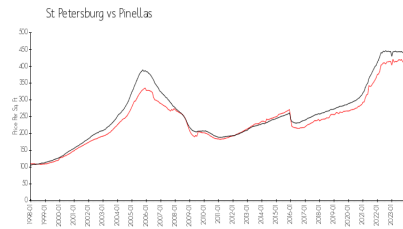

Market Information

South Bay (7400,7430&7432): $300/sq. ft.
St Petersburg: $409/sq. ft.

St Petersburg: $409/sq. ft.
Pinellas: $415/sq. ft.

Inventory for Sale

South Bay (7400,7430&7432) 4%
St Petersburg 4%
Pinellas 3%

Avg. Time to Close Over Last 12 Months

South Bay (7400,7430&7432) 132 days
St Petersburg 64 days
Pinellas 59 days