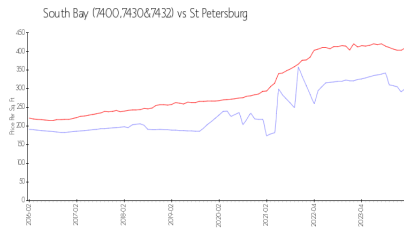

Market Information

South Bay (7400,7430&7432): $300/sq. ft.
St Petersburg: $409/sq. ft.

St Petersburg: $409/sq. ft.
Pinellas: $415/sq. ft.

Inventory for Sale

South Bay (7400,7430&7432) 4%
St Petersburg 4%
Pinellas 3%

Avg. Time to Close Over Last 12 Months

South Bay (7400,7430&7432) 132 days
St Petersburg 64 days
Pinellas 59 days