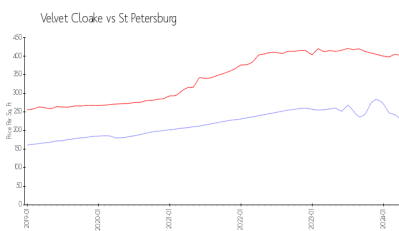

Velvet Cloake

650 Pinellas Point Dr S, St Petersburg, FL, Pinellas 33705

Building Information

Number of units:	91
Number of active listings for rent:	0
Number of active listings for sale:	10
Building inventory for sale:	10%
Number of sales over the last 12 months:	7
Number of sales over the last 6 months:	2
Number of sales over the last 3 months:	0

Velvet Cloak Condominiums
Address: 650 Pinellas Point Dr S,
St. Petersburg, FL 33705

Built in 1967 - 91 units - 2 floors

Market Information

Velvet Cloake: \$228/sq. ft.
St Petersburg: \$401/sq. ft.

St Petersburg: \$401/sq. ft.
Pinellas: \$417/sq. ft.