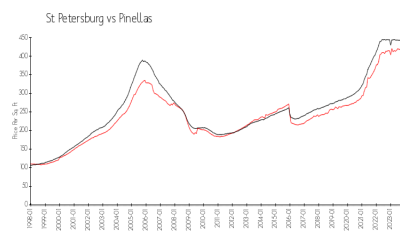

Velvet Cloak Condominiums
Address: 650 Pinellas Point Dr S,
St. Petersburg, FL 33705

Built in 1967 - 91 units - 2 floors

Market Information

Velvet Cloake: \$228/sq. ft.
St Petersburg: \$401/sq. ft.

St Petersburg: \$401/sq. ft.
Pinellas: \$417/sq. ft.

Inventory for Sale

Velvet Cloake	10%
St Petersburg	4%
Pinellas	3%

Avg. Time to Close Over Last 12 Months

Velvet Cloake	42 days
St Petersburg	65 days
Pinellas	60 days