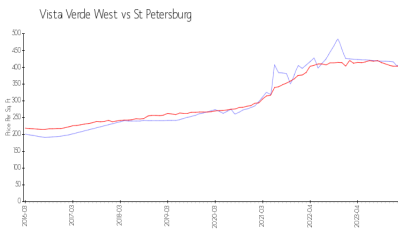

Vista Verde West

5900 Bahia del Mar Cir, St Petersburg, FL, Pinellas 33715

Building Information

Number of units:	80
Number of active listings for rent:	1
Number of active listings for sale:	1
Building inventory for sale:	1%
Number of sales over the last 12 months:	3
Number of sales over the last 6 months:	1
Number of sales over the last 3 months:	1

Built in 1989 - 80 units - 2 floors

Market Information

Vista Verde West: \$415/sq. ft.
St Petersburg: \$409/sq. ft.

St Petersburg: \$409/sq. ft.
Pinellas: \$415/sq. ft.

Inventory for Sale

Vista Verde West	1%
St Petersburg	4%
Pinellas	3%

Avg. Time to Close Over Last 12 Months

Vista Verde West	80 days
St Petersburg	64 days
Pinellas	59 days