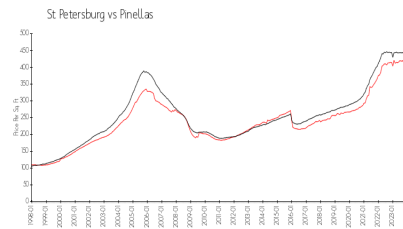

Vista Verde West

5900 Bahia del Mar Cir, St Petersburg, FL, Pinellas 33715

Building Information

Number of units:	80
Number of active listings for rent:	1
Number of active listings for sale:	1
Building inventory for sale:	1%
Number of sales over the last 12 months:	3
Number of sales over the last 6 months:	1
Number of sales over the last 3 months:	1

Built in 1989 - 80 units - 2 floors

Market Information

Vista Verde West: \$415/sq. ft.
St Petersburg: \$409/sq. ft.

St Petersburg: \$409/sq. ft.
Pinellas: \$415/sq. ft.

Inventory for Sale

Vista Verde West	1%
St Petersburg	4%
Pinellas	3%