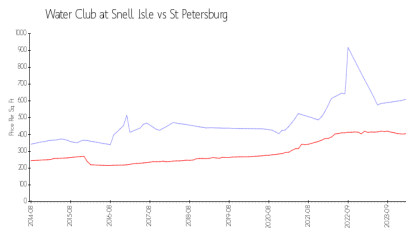

Water Club at Snell Isle

1325 Snell Isle Blvd NE, St Petersburg, FL, Pinellas 33704

Building Information

Number of units: 95
 Number of active listings for rent: 2
 Number of active listings for sale: 8
 Building inventory for sale: 8%
 Number of sales over the last 12 months: 6
 Number of sales over the last 6 months: 3
 Number of sales over the last 3 months: 3

Water Club Snell Isle
 Address: 1325 Snell Isle Blvd NE,
 St Petersburg, FL 33704
 Phone: 727-478-2060

Built in 2014 - 95 units - 9 floors

Market Information

Water Club at Snell Isle: \$608/sq. ft.
 St Petersburg: \$409/sq. ft.