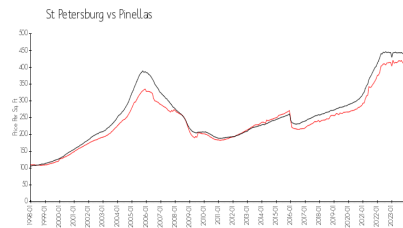

Water Club at Snell Isle

1325 Snell Isle Blvd NE, St Petersburg, FL, Pinellas 33704

Building Information

Number of units: 95
 Number of active listings for rent: 2
 Number of active listings for sale: 8
 Building inventory for sale: 8%
 Number of sales over the last 12 months: 6
 Number of sales over the last 6 months: 3
 Number of sales over the last 3 months: 3

Water Club Snell Isle
 Address: 1325 Snell Isle Blvd NE,
 St Petersburg, FL 33704
 Phone: 727-478-2060

Built in 2014 - 95 units - 9 floors

Market Information

Water Club at Snell Isle: \$608/sq. ft.
 St Petersburg: \$409/sq. ft.