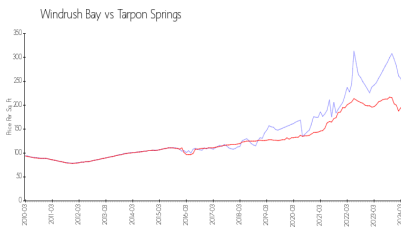

Market Information

Windrush Bay: $242/sq. ft.
Tarpon Springs: $190/sq. ft.

Tarpon Springs: $190/sq. ft.
Pinellas: $417/sq. ft.

Inventory for Sale

Windrush Bay 2%
Tarpon Springs 2%
Pinellas 3%

Avg. Time to Close Over Last 12 Months

Windrush Bay 37 days
Tarpon Springs 80 days
Pinellas 60 days