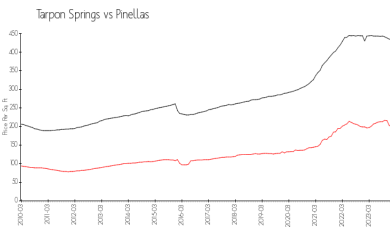

Market Information

Windrush Bay: $242/sq. ft.
Tarpon Springs: $190/sq. ft.

Tarpon Springs: $190/sq. ft.
Pinellas: $417/sq. ft.

Inventory for Sale

Windrush Bay 2%
Tarpon Springs 2%
Pinellas 3%

Avg. Time to Close Over Last 12 Months

Windrush Bay 37 days
Tarpon Springs 80 days
Pinellas 60 days