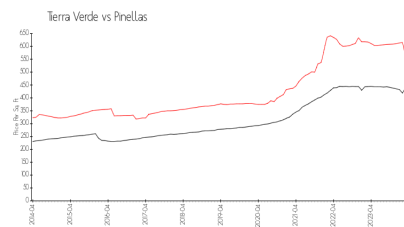

Market Information

Sunset Pointe at Collany Key (650-795&800): $1053/sq. ft.
Tierra Verde: $612/sq. ft.

Tierra Verde: $612/sq. ft.
Pinellas: $417/sq. ft.

Inventory for Sale

Sunset Pointe at Collany Key (650-795&800)
Tierra Verde
0%

Pinellas

Avg. Time to Close Over Last 12 Months

Sunset Pointe at Collany Key (650-795&800) 199 days
Tierra Verde 99 days
Pinellas 60 days