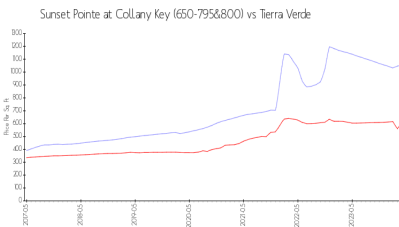

Market Information

Sunset Pointe at Collany Key (650-795&800): $1053/sq. ft.
Tierra Verde: $612/sq. ft.

Tierra Verde: $612/sq. ft.
Pinellas: $417/sq. ft.

Inventory for Sale

Sunset Pointe at Collany Key (650-795&800)
Tierra Verde
0%

Pinellas

Avg. Time to Close Over Last 12 Months

Sunset Pointe at Collany Key (650-795&800) 199 days
Tierra Verde 99 days
Pinellas 60 days