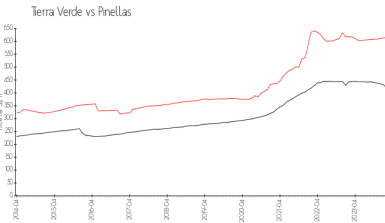

Market Information

Sunset Watch: $739/sq. ft.
Tierra Verde: $612/sq. ft.

Tierra Verde: $612/sq. ft.
Pinellas: $417/sq. ft.

Inventory for Sale

Sunset Watch 8%
Tierra Verde 3%
Pinellas 3%

Avg. Time to Close Over Last 12 Months

Sunset Watch 42 days
Tierra Verde 99 days
Pinellas 60 days