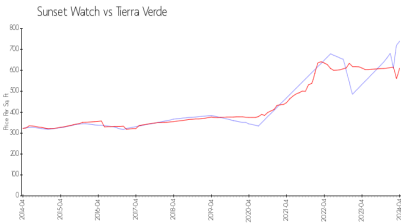

Market Information

Sunset Watch: $739/sq. ft.
Tierra Verde: $612/sq. ft.

Tierra Verde: $612/sq. ft.
Pinellas: $417/sq. ft.

Inventory for Sale

Sunset Watch 8%
Tierra Verde 3%
Pinellas 3%

Avg. Time to Close Over Last 12 Months

Sunset Watch 42 days
Tierra Verde 99 days
Pinellas 60 days