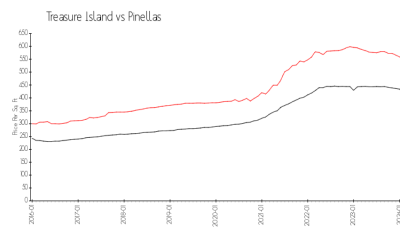

Market Information

Crystal Palms @ Treasure Island: $494/sq. ft.
Treasure Island: $580/sq. ft.

Treasure Island: $580/sq. ft.
Pinellas: $415/sq. ft.

Inventory for Sale

Crystal Palms @ Treasure Island	25%
Treasure Island	5%
Pinellas	3%

Avg. Time to Close Over Last 12 Months

Crystal Palms @ Treasure Island	47 days
Treasure Island	73 days
Pinellas	60 days