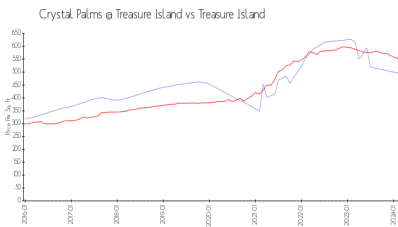

Market Information

Crystal Palms @ Treasure Island: $494/sq. ft.
Treasure Island: $580/sq. ft.

Treasure Island: $580/sq. ft.
Pinellas: $415/sq. ft.

Inventory for Sale

Crystal Palms @ Treasure Island	25%
Treasure Island	5%
Pinellas	3%

Avg. Time to Close Over Last 12 Months

Crystal Palms @ Treasure Island	47 days
Treasure Island	73 days
Pinellas	60 days