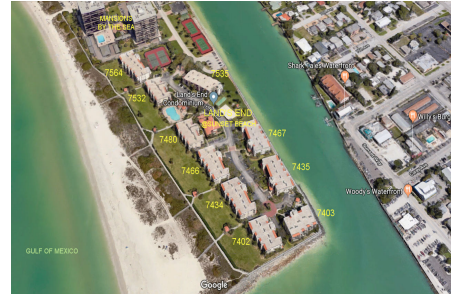

Land's End at Sunset Beach

7402 Bayshore Dr, Treasure Island, FL, Pinellas 33706

Building Information

| | |
|------------------------------------------|-----|
| Number of units: | 177 |
| Number of active listings for rent: | 0 |
| Number of active listings for sale: | 4 |
| Building inventory for sale: | 2% |
| Number of sales over the last 12 months: | 5 |
| Number of sales over the last 6 months: | 3 |
| Number of sales over the last 3 months: | 2 |

Land's End Condominium Association
 Address: 7500 Bayshore Dr,
 Treasure Island, FL 33706
 Phone: +1 727-360-4323

Built in 1985 - 177 units - 4 floors

Market Information

Lands End at Sunset Beach: \$785/sq. ft.
 Treasure Island: \$580/sq. ft.

| | |
|----------------------------|---------|
| Land's End at Sunset Beach | 4 days |
| Treasure Island | 73 days |
| Pinellas | 60 days |