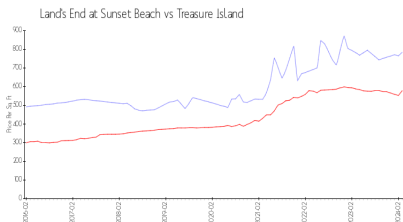

Market Information

Lands End at Sunset Beach: $785/sq. ft.
Treasure Island: $580/sq. ft.

Treasure Island: $580/sq. ft.
Pinellas: $415/sq. ft.

Inventory for Sale

Land's End at Sunset Beach	2%
Treasure Island	5%
Pinellas	3%

Avg. Time to Close Over Last 12 Months

Land's End at Sunset Beach	4 days
Treasure Island	73 days
Pinellas	60 days