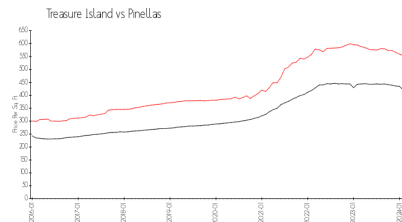

Land's End at Sunset Beach

7402 Bayshore Dr, Treasure Island, FL, Pinellas 33706

Building Information

| | |
|------------------------------------------|-----|
| Number of units: | 177 |
| Number of active listings for rent: | 0 |
| Number of active listings for sale: | 4 |
| Building inventory for sale: | 2% |
| Number of sales over the last 12 months: | 5 |
| Number of sales over the last 6 months: | 3 |
| Number of sales over the last 3 months: | 2 |

Land's End Condominium Association
 Address: 7500 Bayshore Dr,
 Treasure Island, FL 33706
 Phone: +1 727-360-4323

Built in 1985 - 177 units - 4 floors

Market Information

Lands End at Sunset Beach: \$785/sq. ft.
 Treasure Island: \$580/sq. ft.