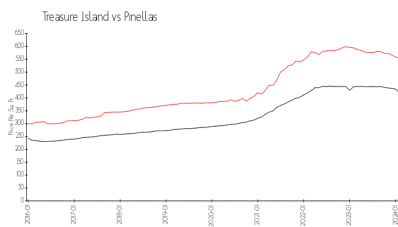

Market Information

Mansions by the Sea 7600 (A): $711/sq. ft.
Treasure Island: $580/sq. ft.

Treasure Island: $580/sq. ft.
Pinellas: $415/sq. ft.

Inventory for Sale

Mansions by the Sea 7600 (A)	10%
Treasure Island	5%
Pinellas	3%

Avg. Time to Close Over Last 12 Months

Mansions by the Sea 7600 (A)	78 days
Treasure Island	73 days
Pinellas	60 days