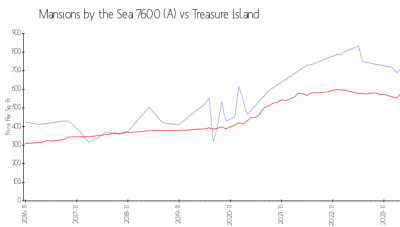

Market Information

Mansions by the Sea 7600 (A): $711/sq. ft.
Treasure Island: $580/sq. ft.

Treasure Island: $580/sq. ft.
Pinellas: $415/sq. ft.

Inventory for Sale

Mansions by the Sea 7600 (A)	10%
Treasure Island	5%
Pinellas	3%

Avg. Time to Close Over Last 12 Months

Mansions by the Sea 7600 (A)	78 days
Treasure Island	73 days
Pinellas	60 days