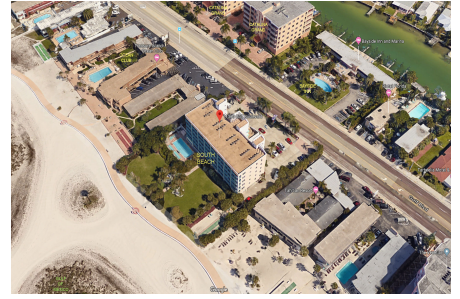

South Beach

11360 Gulf Blvd, Treasure Island, FL, Pinellas 33706

Building Information

Number of units: 40
Number of active listings for rent: 0
Number of active listings for sale: 0
Building inventory for sale:
Number of sales over the last 12 months: 0%
Number of sales over the last 6 months: 2
Number of sales over the last 3 months: 2

South Beach Condo Hotel
Address: 11360 Gulf Blvd,
Treasure Island, FL 33706
Phone: +1 727-367-1991

Built in 2001 - 40 units - 6 floors

Market Information

South Beach: \$481/sq. ft.
Treasure Island: \$580/sq. ft.