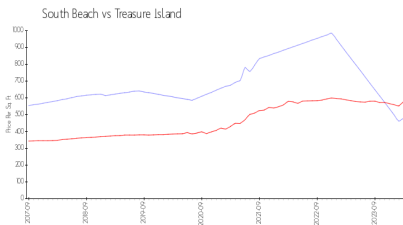

Market Information

South Beach: $481/sq. ft.
Treasure Island: $580/sq. ft.