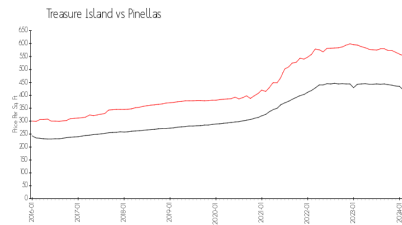

South Beach Condo Hotel
Address: 11360 Gulf Blvd,
Treasure Island, FL 33706
Phone: +1 727-367-1991

Built in 2001 - 40 units - 6 floors

Market Information

South Beach: \$481/sq. ft.
Treasure Island: \$580/sq. ft.

Treasure Island: \$580/sq. ft.
Pinellas: \$415/sq. ft.

Inventory for Sale

South Beach
Treasure Island
0%%

Pinellas

Avg. Time to Close Over Last 12 Months

South Beach 110 days
Treasure Island 73 days
Pinellas 60 days