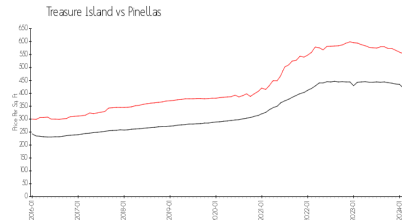

Market Information

Sunset Vistas on the Gulf: $870/sq. ft.
Treasure Island: $580/sq. ft.

Treasure Island: $580/sq. ft.
Pinellas: $415/sq. ft.

Inventory for Sale

Sunset Vistas on the Gulf: 4%
Treasure Island: 5%
Pinellas: 3%

Avg. Time to Close Over Last 12 Months

Sunset Vistas on the Gulf: 69 days
Treasure Island: 73 days
Pinellas: 60 days