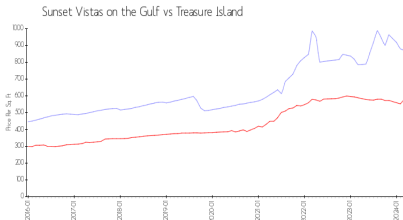

Market Information

Sunset Vistas on the Gulf: $870/sq. ft.
Treasure Island: $580/sq. ft.

Treasure Island: $580/sq. ft.
Pinellas: $415/sq. ft.

Inventory for Sale

Sunset Vistas on the Gulf: 4%
Treasure Island: 5%
Pinellas: 3%

Avg. Time to Close Over Last 12 Months

Sunset Vistas on the Gulf: 69 days
Treasure Island: 73 days
Pinellas: 60 days