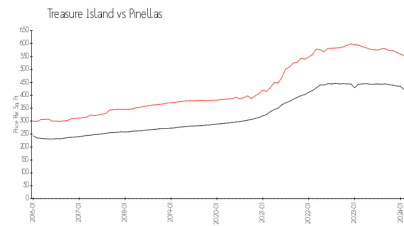

## Market Information

Surf Beach: \$1129/sq. ft.  
Treasure Island: \$580/sq. ft.

Treasure Island: \$580/sq. ft.  
Pinellas: \$415/sq. ft.