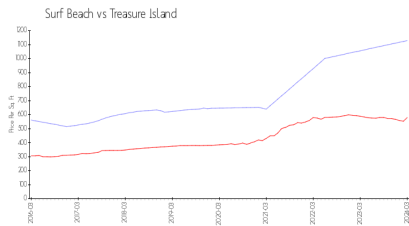

## Market Information

Surf Beach: \$1129/sq. ft.  
Treasure Island: \$580/sq. ft.

Treasure Island: \$580/sq. ft.  
Pinellas: \$415/sq. ft.