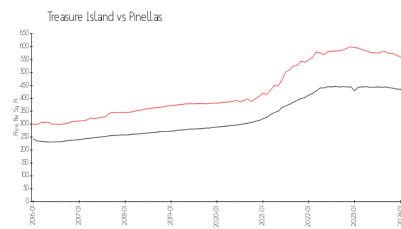

Market Information

Treasure of Capri: $285/sq. ft.
Treasure Island: $580/sq. ft.

Treasure Island: $580/sq. ft.
Pinellas: $415/sq. ft.

Inventory for Sale

Treasure of Capri	5%
Treasure Island	5%
Pinellas	3%

Avg. Time to Close Over Last 12 Months

Treasure of Capri	178 days
Treasure Island	73 days
Pinellas	60 days