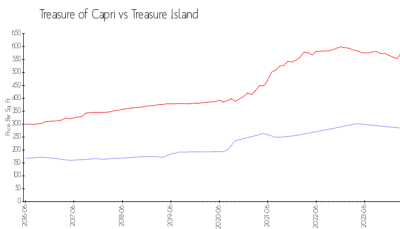

Market Information

Treasure of Capri: $285/sq. ft.
Treasure Island: $580/sq. ft.

Treasure Island: $580/sq. ft.
Pinellas: $415/sq. ft.

Inventory for Sale

Treasure of Capri	5%
Treasure Island	5%
Pinellas	3%

Avg. Time to Close Over Last 12 Months

Treasure of Capri	178 days
Treasure Island	73 days
Pinellas	60 days