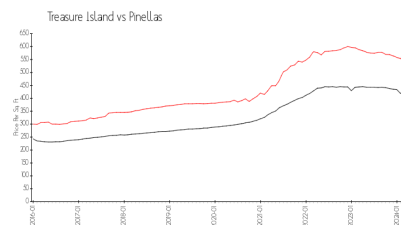

## Market Information

Vittoria: \$430/sq. ft.  
Treasure Island: \$570/sq. ft.

Treasure Island: \$570/sq. ft.  
Pinellas: \$417/sq. ft.