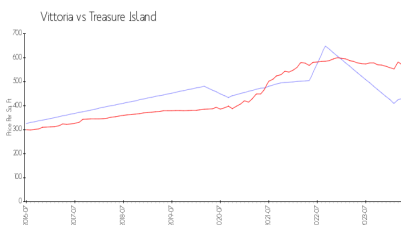

## Market Information

Vittoria: \$430/sq. ft.  
Treasure Island: \$570/sq. ft.

Treasure Island: \$570/sq. ft.  
Pinellas: \$417/sq. ft.