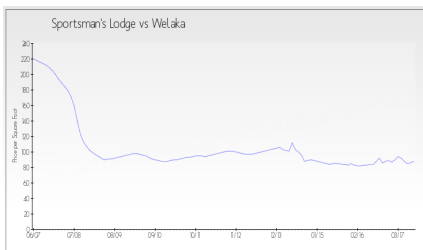

Sportsman Lodge Condominium
99 Broad River Pl, Welaka, FL 32193
(386) 467-3107

Built in 1990/2007 - 78 units - 3 floors

Market Information

Sportsman's Lodge: \$168/sq. ft.
Welaka: \$168/sq. ft.

Welaka: \$168/sq. ft.
Putnam: \$168/sq. ft.