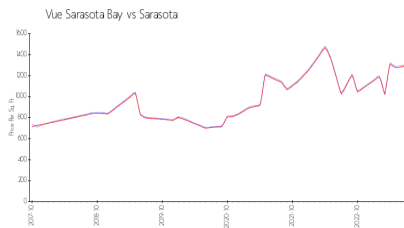

Vue Sarasota Bay Condo Association
 1155 N Gulfstream Ave
 Sarasota, FL 34236
 (941) 358-3311

Built in 2017 - 141 units - 19 floors

Market Information

Vue Sarasota Bay: \$1319/sq. ft.
 Sarasota: \$1293/sq. ft.