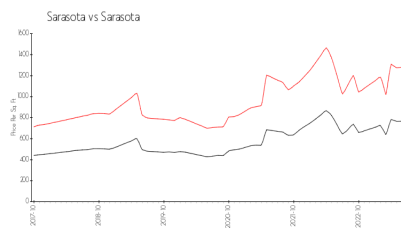

Vue Sarasota Bay Condo Association
 1155 N Gulfstream Ave
 Sarasota, FL 34236
 (941) 358-3311

Built in 2017 - 141 units - 19 floors

Market Information

Vue Sarasota Bay: \$1319/sq. ft.
 Sarasota: \$1293/sq. ft.

Sarasota: \$1293/sq. ft.
 Sarasota: \$873/sq. ft.

Inventory for Sale

Vue Sarasota Bay
 Sarasota
 0%%

Sarasota

Avg. Time to Close Over Last 12 Months

Vue Sarasota Bay 44 days
 Sarasota 44 days
 Sarasota 47 days