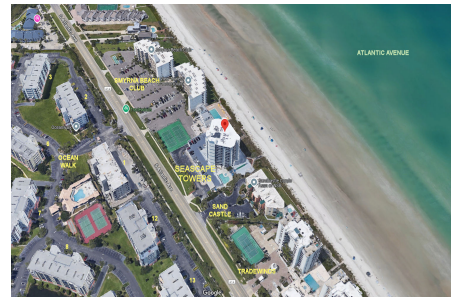

Seascape Towers

5207 S Atlantic Ave, New Smyrna Beach, FL, Volusia 32169

Seascape Towers

Address: 5207 S Atlantic Ave,
New Smyrna Beach, FL 32169,
Phone: +1 386-423-2305

Built in 1986 - 72 units - 12 floors