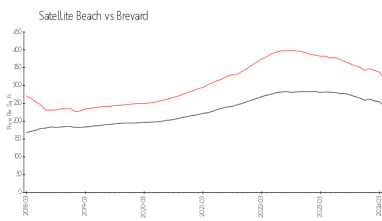

Unit 5 - Melody Estates

5 - 333 S Patrick Dr, Satellite Beach, FL, Brevard 32937

Unit Information

MLS Number:	1000510
Status:	Active
Size:	1,200 Sq ft.
Bedrooms:	2
Full Bathrooms:	2
Half Bathrooms:	
Parking Spaces:	Assigned, Garage Door Opener
View:	
List Price:	$283,000
List PPSF:	$236
Valuated Price:	$291,000
Valuated PPSF:	$243

The above valuated price is a baseline figure that does not take into account any specific renovation, upgrade, split, merge, or deterioration of the unit.

Building Information

Number of units:	32
Number of active listings for rent:	0
Number of active listings for sale:	1
Building inventory for sale:	3%
Number of sales over the last 12 months:	0
Number of sales over the last 6 months:	0
Number of sales over the last 3 months:	0

Market Information

Melody Estates:	$244/sq. ft.	Satellite Beach:	$318/sq. ft.
Satellite Beach:	$318/sq. ft.	Brevard:	$226/sq. ft.

Inventory for Sale

Melody Estates	3%
Satellite Beach	1%
Brevard	1%

Avg. Time to Close Over Last 12 Months

Melody Estates	n/a
Satellite Beach	50 days
Brevard	38 days