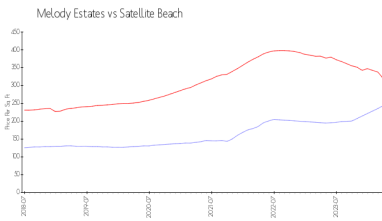

Unit 5 - Melody Estates

5 - 333 S Patrick Dr, Satellite Beach, FL, Brevard 32937

Unit Information

MLS Number:	1000510
Status:	Active
Size:	1,200 Sq ft.
Bedrooms:	2
Full Bathrooms:	2
Half Bathrooms:	
Parking Spaces:	Assigned, Garage Door Opener
View:	
List Price:	$283,000
List PPSF:	$236
Valuated Price:	$291,000
Valuated PPSF:	$243

The above valuated price is a baseline figure that does not take into account any specific renovation, upgrade, split, merge, or deterioration of the unit.

Building Information

Number of units:	32
Number of active listings for rent:	0
Number of active listings for sale:	1
Building inventory for sale:	3%
Number of sales over the last 12 months:	0
Number of sales over the last 6 months:	0
Number of sales over the last 3 months:	0

Market Information

Melody Estates:	$244/sq. ft.	Satellite Beach:	$318/sq. ft.
Satellite Beach:	$318/sq. ft.	Brevard:	$226/sq. ft.

Inventory for Sale

Melody Estates	3%
Satellite Beach	1%
Brevard	1%

Avg. Time to Close Over Last 12 Months

Melody Estates	n/a
Satellite Beach	50 days
Brevard	38 days