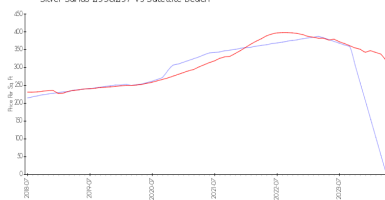

## Market Information

Silver Sands 295&297 vs Satellite Beach

Satellite Beach vs Brevard

Silver Sands 295&297:	\$2/sq. ft.	Satellite Beach:	\$318/sq. ft.
Satellite Beach:	\$318/sq. ft.	Brevard:	\$226/sq. ft.