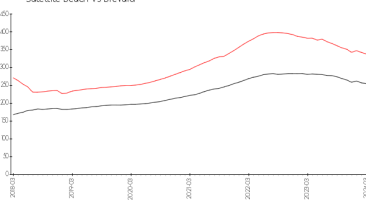

## Market Information

Silver Sands 295&297 vs Satellite Beach

Satellite Beach vs Brevard

Silver Sands 295&297:	\$2/sq. ft.	Satellite Beach:	\$318/sq. ft.
Satellite Beach:	\$318/sq. ft.	Brevard:	\$226/sq. ft.