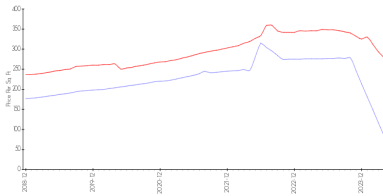

Unit 121 - Riverside at Beachwoods

121 - 3220 River Villa Wy, Melbourne Beach, FL, Brevard 32951

Unit Information

MLS Number:	1005406
Status:	Active
Size:	1,375 Sq ft.
Bedrooms:	2
Full Bathrooms:	2
Half Bathrooms:	
Parking Spaces:	Additional Parking, Guest, Underground
View:	River, Intracoastal
List Price:	$499,000
List PPSF:	$363
Valuated Price:	$121,000
Valuated PPSF:	$81

The above valuated price is a baseline figure that does not take into account any specific renovation, upgrade, split, merge, or deterioration of the unit.

Building Information

Number of units:	36
Number of active listings for rent:	0
Number of active listings for sale:	2
Building inventory for sale:	5%
Number of sales over the last 12 months:	0
Number of sales over the last 6 months:	0
Number of sales over the last 3 months:	0

Market Information

Riverside at Beachwoods vs Melbourne Beach