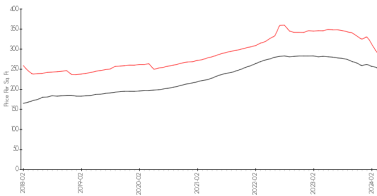

## Market Information

Riverside at Beachwoods vs Melbourne Beach

Melbourne Beach vs Brevard

Riverside at Beachwoods:	\$84/sq. ft.	Melbourne Beach:	\$279/sq. ft.
Melbourne Beach:	\$279/sq. ft.	Brevard:	\$226/sq. ft.