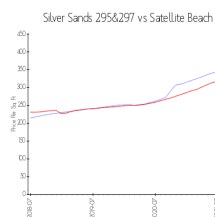

## Market Information

Silver Sands 295&297:	\$2/sq. ft.	Satellite Beach:	\$318/sq. ft.
Satellite Beach:	\$318/sq. ft.	Brevard:	\$226/sq. ft.