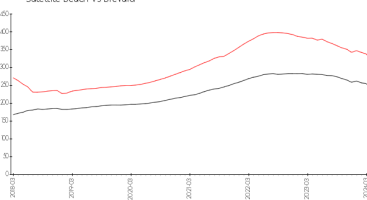

Silver Sands 295&297:	\$2/sq. ft.	Satellite Beach:	\$318/sq. ft.
Satellite Beach:	\$318/sq. ft.	Brevard:	\$226/sq. ft.

Inventory for Sale

Silver Sands 295&297	2%
Satellite Beach	1%
Brevard	1%

Avg. Time to Close Over Last 12 Months