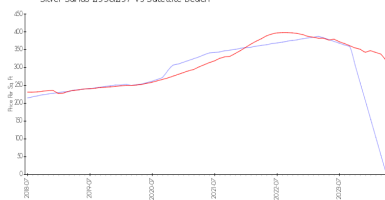

Unit 295 Highway A1A # 407 - Silver Sands 295&297

295 Highway A1A # 407 - 295 Highway A1A, Satellite Beach, FL, Brevard 32937

Unit Information

MLS Number:	1008157
Status:	Active
Size:	1,627 Sq ft.
Bedrooms:	2
Full Bathrooms:	2
Half Bathrooms:	
Parking Spaces:	Assigned,Garage,Underground
View:	Beach,Ocean
List Price:	$4,000
List PPSF:	$2
Valuated Price:	$4,000
Valuated PPSF:	$2

The above valuated price is a baseline figure that does not take into account any specific renovation, upgrade, split, merge, or deterioration of the unit.

Building Information

Number of units:	64
Number of active listings for rent:	0
Number of active listings for sale:	1
Building inventory for sale:	1%
Number of sales over the last 12 months:	0
Number of sales over the last 6 months:	0
Number of sales over the last 3 months:	0

Building Association Information

Silver Sands Condo Associates
Address: 297 Florida A1A,
Satellite Beach, FL 32937
Phone: +1 321-773-9551

Market Information

Silver Sands 295&297 vs Satellite Beach