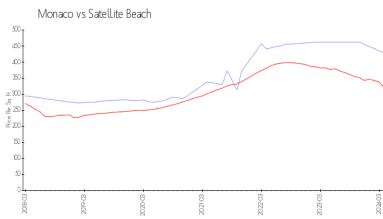

Unit 581 Highway A1A # 201 - Monaco

581 Highway A1A # 201 - 571 Highway A1A, Satellite Beach, FL, Brevard 32937

Unit Information

MLS Number:	1008221
Status:	Active
Size:	1,989 Sq ft.
Bedrooms:	3
Full Bathrooms:	2
Half Bathrooms:	
Parking Spaces:	Assigned, Garage, Garage Door Opener
View:	Water
List Price:	$877,777
List PPSF:	$441
Valuated Price:	$834,000
Valuated PPSF:	$421

The above valuated price is a baseline figure that does not take into account any specific renovation, upgrade, split, merge, or deterioration of the unit.

Building Information

Number of units:	44
Number of active listings for rent:	0
Number of active listings for sale:	2
Building inventory for sale:	4%
Number of sales over the last 12 months:	0
Number of sales over the last 6 months:	0
Number of sales over the last 3 months:	0

Market Information

Monaco:	$428/sq. ft.	Satellite Beach:	$318/sq. ft.
Satellite Beach:	$318/sq. ft.	Brevard:	$226/sq. ft.

Inventory for Sale

Monaco	5%
Satellite Beach	1%
Brevard	1%

Avg. Time to Close Over Last 12 Months

Monaco	n/a
Satellite Beach	50 days
Brevard	38 days