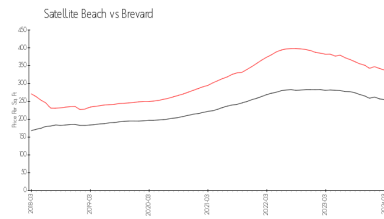

Unit 581 Highway A1A # 201 - Monaco

581 Highway A1A # 201 - 571 Highway A1A, Satellite Beach, FL, Brevard 32937

Unit Information

MLS Number:	1008221
Status:	Active
Size:	1,989 Sq ft.
Bedrooms:	3
Full Bathrooms:	2
Half Bathrooms:	
Parking Spaces:	Assigned, Garage, Garage Door Opener
View:	Water
List Price:	$877,777
List PPSF:	$441
Valuated Price:	$834,000
Valuated PPSF:	$421

The above valuated price is a baseline figure that does not take into account any specific renovation, upgrade, split, merge, or deterioration of the unit.

Building Information

Number of units:	44
Number of active listings for rent:	0
Number of active listings for sale:	2
Building inventory for sale:	4%
Number of sales over the last 12 months:	0
Number of sales over the last 6 months:	0
Number of sales over the last 3 months:	0

Market Information

Monaco:	$428/sq. ft.	Satellite Beach:	$318/sq. ft.
Satellite Beach:	$318/sq. ft.	Brevard:	$226/sq. ft.

Inventory for Sale

Monaco	5%
Satellite Beach	1%
Brevard	1%

Avg. Time to Close Over Last 12 Months

Monaco	n/a
Satellite Beach	50 days
Brevard	38 days