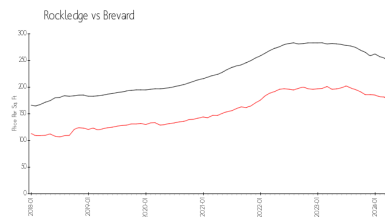

Unit 1390 Lara Cir # 102 - Meadow Pointe

1390 Lara Cir # 102 - 1310 Lara Cir, Rockledge, FL, Brevard 32955

Unit Information

MLS Number: 1008659
 Status: Pending
 Size: 1,495 Sq ft.
 Bedrooms: 3
 Full Bathrooms: 2
 Half Bathrooms:
 Parking Spaces: Additional
 Parking,Attached,Garage,Garage Door Opener
 View:
 Rental Price: \$2,100
 List PPSF: \$1
 Valuated Price: \$293,000
 Valuated PPSF: \$193

Building Association Information

Meadow Pointe Condos
 Address: 1300 Lara Cir,
 Rockledge, FL 32955
 Phone: +1 321-607-6743

<https://meadowpointeconos.com/>

Market Information

Meadow Pointe: \$193/sq. ft.
 Rockledge: \$169/sq. ft.