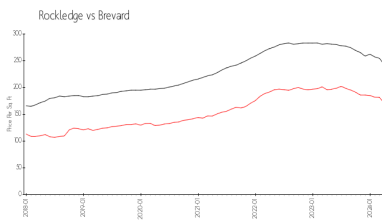

Building Association Information

Country Woods Village
 Address: 919 Prosperity PI,
 Rockledge, FL 32955
 Phone: +1 321-634-5716

Market Information

Country Woods Village:	\$204/sq. ft.	Rockledge:	\$169/sq. ft.
Rockledge:	\$169/sq. ft.	Brevard:	\$226/sq. ft.