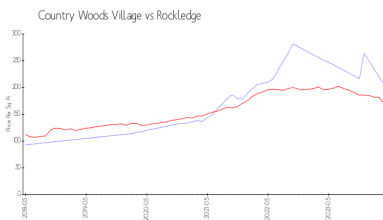

Unit 937 Prosperity PI # 802 - Country Woods Village

937 Prosperity PI # 802 - 901 Prosperity PI, Rockledge, FL, Brevard 32955

Unit Information

MLS Number:	1008679
Status:	Active
Size:	1,000 Sq ft.
Bedrooms:	2
Full Bathrooms:	1
Half Bathrooms:	
Parking Spaces:	Assigned, Guest
View:	
Rental Price:	\$1,425
List PPSF:	\$1
Valuated Price:	\$205,000
Valuated PPSF:	\$205

Building Association Information

Country Woods Village
 Address: 919 Prosperity PI,
 Rockledge, FL 32955
 Phone: +1 321-634-5716

Market Information

Country Woods Village:	\$204/sq. ft.	Rockledge:	\$169/sq. ft.
Rockledge:	\$169/sq. ft.	Brevard:	\$226/sq. ft.

Inventory for Sale

Country Woods Village	0%
Rockledge	0%
Brevard	1%

Avg. Time to Close Over Last 12 Months

Country Woods Village	n/a
Rockledge	24 days
Brevard	40 days