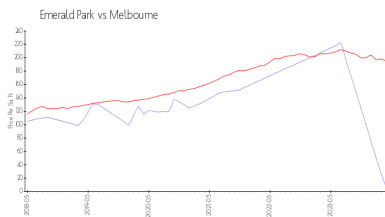

Building Association Information

Emerald Park Condo Association Inc
 2200 Flower Tree Circle
 Melbourne, FL 32935
 (321) 255-3293

Market Information

Emerald Park: \$6/sq. ft.
 Melbourne: \$195/sq. ft.

Melbourne: \$195/sq. ft.
 Brevard: \$226/sq. ft.