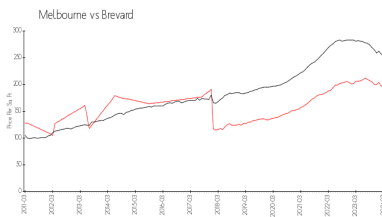

Building Association Information

Emerald Park Condo Association Inc
 2200 Flower Tree Circle
 Melbourne, FL 32935
 (321) 255-3293

Market Information

Emerald Park: \$6/sq. ft.
 Melbourne: \$195/sq. ft.

Melbourne: \$195/sq. ft.
 Brevard: \$226/sq. ft.