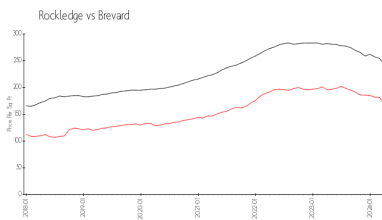

Building Association Information

Jameson Place Condominium
 Address 4006 Meander PI
 Rockledge?, FL, 32955-5264
 Phone (321) 733-3382

Market Information

Jameson Place:	\$60/sq. ft.	Rockledge:	\$169/sq. ft.
Rockledge:	\$169/sq. ft.	Brevard:	\$226/sq. ft.