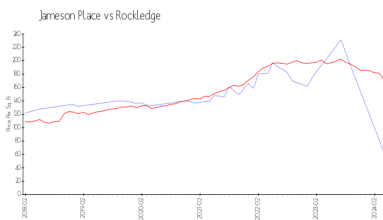

Unit 4006 Meander PI # 207 - Jameson Place

4006 Meander PI # 207 - 4006 Meander PI, Rockledge, FL, Brevard 32955

Unit Information

MLS Number:	1009276
Status:	Active
Size:	1,346 Sq ft.
Bedrooms:	3
Full Bathrooms:	2
Half Bathrooms:	
Parking Spaces:	Assigned, Garage
View:	
List Price:	\$1,950
List PPSF:	\$1
Valuated Price:	\$81,000
Valuated PPSF:	\$60

Building Association Information

Jameson Place Condominium
 Address 4006 Meander PI
 Rockledge?, FL, 32955-5264
 Phone (321) 733-3382

Market Information

Jameson Place:	\$60/sq. ft.	Rockledge:	\$169/sq. ft.
Rockledge:	\$169/sq. ft.	Brevard:	\$226/sq. ft.