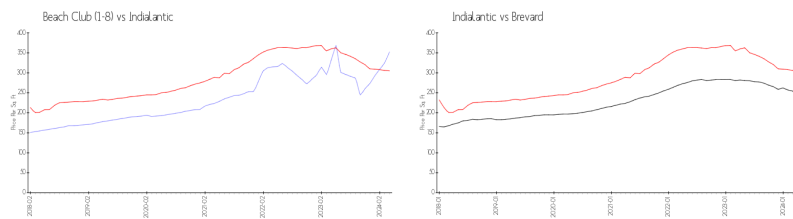

## Market Information

Beach Club (1-8):	\$352/sq. ft.	Indialantic:	\$305/sq. ft.
Indialantic:	\$305/sq. ft.	Brevard:	\$226/sq. ft.