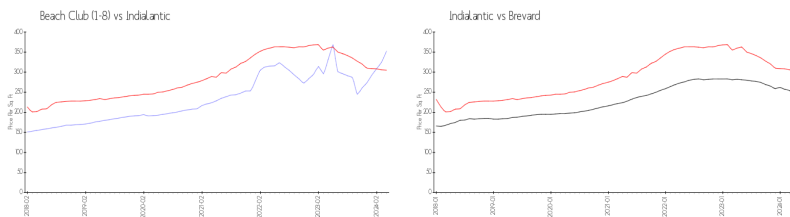

Building Association Information

Beach Club 160
630 Island Club Ct
Indialantic FL, 32903

<http://www.beachclub160.com/>

Market Information

Beach Club (1-8):	\$352/sq. ft.	Indialantic:	\$305/sq. ft.
Indialantic:	\$305/sq. ft.	Brevard:	\$226/sq. ft.