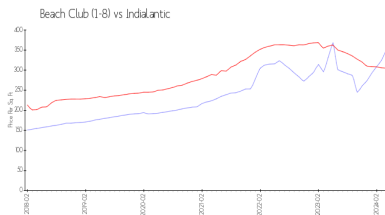

Unit 650 Island Club Ct # 8-138 - Beach Club (1-8)

650 Island Club Ct # 8-138 - 650 Island Ct, Indialantic, FL, Brevard 32903

Unit Information

MLS Number:	1009497
Status:	Active
Size:	900 Sq ft.
Bedrooms:	2
Full Bathrooms:	2
Half Bathrooms:	
Parking Spaces:	Unassigned
View:	Lake
Rental Price:	\$2,000
List PPSF:	\$2
Valuated Price:	\$322,000
Valuated PPSF:	\$358

Building Association Information

Beach Club 160
630 Island Club Ct
Indialantic FL, 32903

<http://www.beachclub160.com/>

Market Information

Beach Club (1-8):	\$352/sq. ft.	Indialantic:	\$305/sq. ft.
Indialantic:	\$305/sq. ft.	Brevard:	\$226/sq. ft.