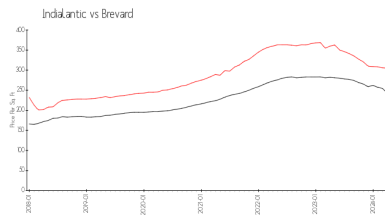

Building Association Information

Beach Club 160
630 Island Club Ct
Indialantic FL, 32903

<http://www.beachclub160.com/>

Market Information

Beach Club (1-8):	\$352/sq. ft.	Indialantic:	\$305/sq. ft.
Indialantic:	\$305/sq. ft.	Brevard:	\$226/sq. ft.