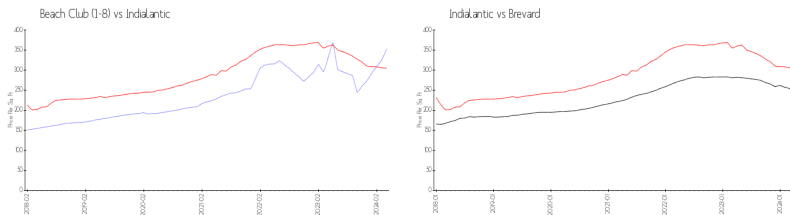

Building Association Information

Beach Club 160
630 Island Club Ct
Indialantic FL, 32903

<http://www.beachclub160.com/>

Market Information

Beach Club (1-8):	\$352/sq. ft.	Indialantic:	\$305/sq. ft.
Indialantic:	\$305/sq. ft.	Brevard:	\$226/sq. ft.