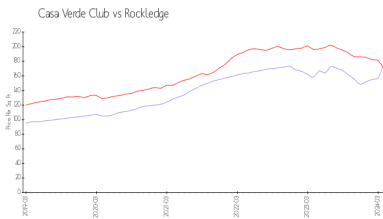

Unit 155M - Casa Verde Club

155M - 1675 S Fiske Blvd, Rockledge, FL, Brevard 32955

Unit Information

MLS Number:	1009574
Status:	Pending
Size:	1,170 Sq ft.
Bedrooms:	2
Full Bathrooms:	2
Half Bathrooms:	
Parking Spaces:	Carport
View:	Golf Course
Rental Price:	\$1,895
List PPSF:	\$2
Valuated Price:	\$206,000
Valuated PPSF:	\$176

Market Information

Casa Verde Club: \$177/sq. ft.
Rockledge: \$169/sq. ft.

Rockledge: \$169/sq. ft.
Brevard: \$226/sq. ft.

Inventory for Sale

Casa Verde Club	1%
Rockledge	0%
Brevard	1%

Avg. Time to Close Over Last 12 Months