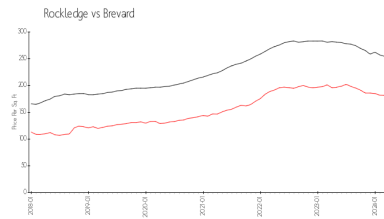

Unit 155M - Casa Verde Club

155M - 1675 S Fiske Blvd, Rockledge, FL, Brevard 32955

Unit Information

MLS Number:	1009574
Status:	Pending
Size:	1,170 Sq ft.
Bedrooms:	2
Full Bathrooms:	2
Half Bathrooms:	
Parking Spaces:	Carport
View:	Golf Course
Rental Price:	\$1,895
List PPSF:	\$2
Valuated Price:	\$206,000
Valuated PPSF:	\$176

Market Information

Casa Verde Club: \$177/sq. ft.
Rockledge: \$169/sq. ft.

Rockledge: \$169/sq. ft.
Brevard: \$226/sq. ft.

Inventory for Sale

Casa Verde Club	1%
Rockledge	0%
Brevard	1%

Avg. Time to Close Over Last 12 Months