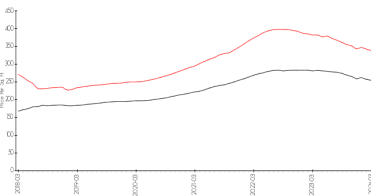

## Market Information

Eastwind 1455&1465 vs Satellite Beach

Satellite Beach vs Brevard

Eastwind \$374/sq. ft.

1455&1465:

Satellite Beach: \$318/sq. ft.

Satellite Beach: \$318/sq. ft.

Brevard: \$226/sq. ft.