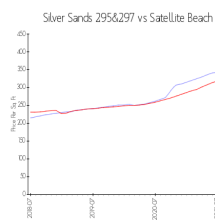

## Market Information

Silver Sands 295&297:	\$2/sq. ft.	Satellite Beach:	\$318/sq. ft.
Satellite Beach:	\$318/sq. ft.	Brevard:	\$226/sq. ft.