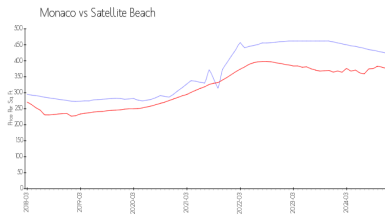

Unit 579 Highway A1A # 201 - Monaco

579 Highway A1A # 201 - 571 Highway A1A, Satellite Beach, FL, Brevard 32937

Unit Information

MLS Number: 1029577
 Status: Active
 Size: 1,980 Sq ft.
 Bedrooms: 3
 Full Bathrooms: 2
 Half Bathrooms: 0
 Parking Spaces: Attached, Garage
 View: Ocean, Pool, Water
 List Price: \$859,888
 List PPSF: \$434
 Valuated Price: \$827,000
 Valuated PPSF: \$418

Market Information

Monaco: \$424/sq. ft.
 Satellite Beach: \$376/sq. ft.

Satellite Beach: \$376/sq. ft.
 Brevard: \$260/sq. ft.

Inventory for Sale

Monaco: 11%
 Satellite Beach: 5%
 Brevard: 3%

Avg. Time to Close Over Last 12 Months

Monaco: n/a
 Satellite Beach: 87 days
 Brevard: 271 days