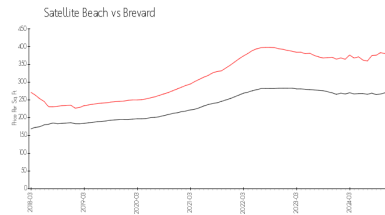

Unit 579 Highway A1A # 201 - Monaco

579 Highway A1A # 201 - 571 Highway A1A, Satellite Beach, FL, Brevard 32937

Unit Information

MLS Number: 1029577
Status: Active
Size: 1,980 Sq ft.
Bedrooms: 3
Full Bathrooms: 2
Half Bathrooms: 0
Parking Spaces: Attached, Garage
View: Ocean, Pool, Water
List Price: $859,888
List PPSF: $434
Valuated Price: $827,000
Valuated PPSF: $418

The above valuated price is a baseline figure that does not take into account any specific renovation, upgrade, split, merge, or deterioration of the unit.

Building Information

Number of units: 44
Number of active listings for rent: 0
Number of active listings for sale: 5
Building inventory for sale: 11%
Number of sales over the last 12 months: 0
Number of sales over the last 6 months: 0
Number of sales over the last 3 months: 0

Market Information

Monaco: $424/sq. ft.
Satellite Beach: $376/sq. ft.

Satellite Beach: $376/sq. ft.
Brevard: $260/sq. ft.

Inventory for Sale

Monaco: 11%
Satellite Beach: 5%
Brevard: 3%

Avg. Time to Close Over Last 12 Months

Monaco: n/a
Satellite Beach: 87 days
Brevard: 271 days