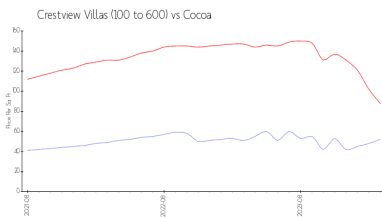

Building Association Information

Crestview Villas?
 800 N Fiske Blvd
 Cocoa, FL 32922
 (321) 632-8019

Market Information

Crestview Villas (100 to 600): \$52/sq. ft.
 Cocoa: \$88/sq. ft.

Cocoa: \$88/sq. ft.
 Brevard: \$145/sq. ft.