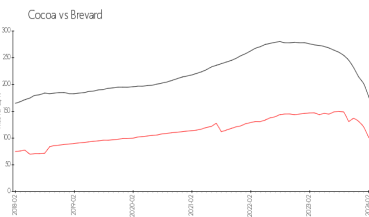

Building Association Information

Crestview Villas?
 800 N Fiske Blvd
 Cocoa, FL 32922
 (321) 632-8019

Market Information

Crestview Villas (100 to 600): \$52/sq. ft.
 Cocoa: \$88/sq. ft.

Cocoa: \$88/sq. ft.
 Brevard: \$145/sq. ft.