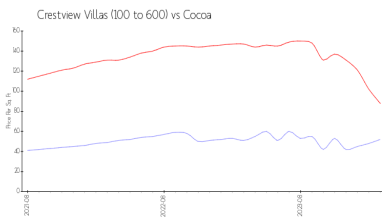

Building Association Information

Crestview Villas?
 800 N Fiske Blvd
 Cocoa, FL 32922
 (321) 632-8019

Market Information

Crestview Villas (100 to 600):
 \$52/sq. ft.
 Cocoa: \$88/sq. ft.

Cocoa: \$88/sq. ft.
 Brevard: \$145/sq. ft.