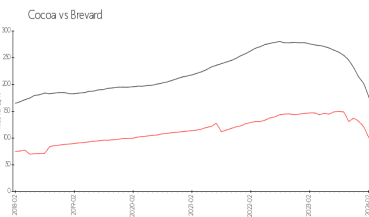

Building Association Information

Crestview Villas?
 800 N Fiske Blvd
 Cocoa, FL 32922
 (321) 632-8019

Market Information

Crestview Villas (100 to 600):
 \$52/sq. ft.
 Cocoa: \$88/sq. ft.

Cocoa: \$88/sq. ft.
 Brevard: \$145/sq. ft.