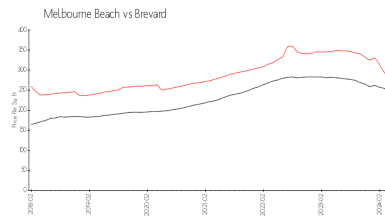

Market Information

Riverside at Beachwoods: \$84/sq. ft.
 Melbourne Beach: \$279/sq. ft.

Melbourne Beach: \$279/sq. ft.
 Brevard: \$226/sq. ft.

Inventory for Sale

Riverside at Beachwoods: 6%
 Melbourne Beach: 1%
 Brevard: 1%