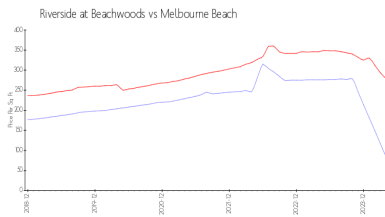

Market Information

Riverside at Beachwoods: \$84/sq. ft.
 Melbourne Beach: \$279/sq. ft.

Melbourne Beach: \$279/sq. ft.
 Brevard: \$226/sq. ft.

Inventory for Sale

Riverside at Beachwoods: 6%
 Melbourne Beach: 1%
 Brevard: 1%