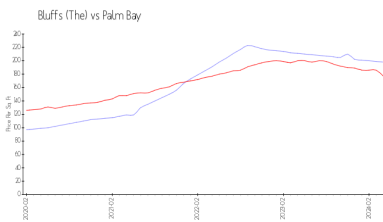

Unit 3418 Overlook Dr NE # 58 - Bluffs (The)

3418 Overlook Dr NE # 58 - 3312 Overlook Dr, Palm Bay, FL, Brevard 32905

Unit Information

MLS Number: O6151188
Status: ACTIVE
Size: 672 Sq ft.
Bedrooms: 1
Full Bathrooms: 1
Half Bathrooms: 0
Parking Spaces: Assigned
View:
Rental Price: $1,050
List PPSF: $2
Valuated Price: $133,000
Valuated PPSF: $198

The above valuated price is a baseline figure that does not take into account any specific renovation, upgrade, split, merge, or deterioration of the unit.

Building Information

Number of units: 64
Number of active listings for rent: 0
Number of active listings for sale: 1
Building inventory for sale: 1%
Number of sales over the last 12 months: 0
Number of sales over the last 6 months: 0
Number of sales over the last 3 months: 0

Building Association Information

The Bluffs Condos
Address: 3418 Overlook Dr,
Palm Bay, FL 32905
Phone: +1 813-327-2484

Market Information

Bluffs (The): $198/sq. ft.
Palm Bay: $177/sq. ft.

Palm Bay: $177/sq. ft.
Brevard: $226/sq. ft.

Inventory for Sale

Bluffs (The) 2%
Palm Bay 1%
Brevard 1%

Avg. Time to Close Over Last 12 Months

Bluffs (The) 25 days
Palm Bay 86 days
Brevard 40 days