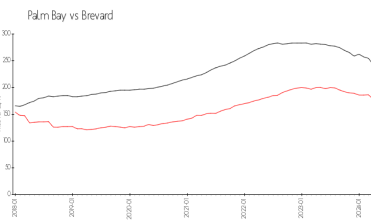

Unit 3418 Overlook Dr NE # 58 - Bluffs (The)

3418 Overlook Dr NE # 58 - 3312 Overlook Dr, Palm Bay, FL, Brevard 32905

Unit Information

MLS Number: O6151188
Status: ACTIVE
Size: 672 Sq ft.
Bedrooms: 1
Full Bathrooms: 1
Half Bathrooms: 0
Parking Spaces: Assigned
View:
Rental Price: $1,050
List PPSF: $2
Valuated Price: $133,000
Valuated PPSF: $198

The above valuated price is a baseline figure that does not take into account any specific renovation, upgrade, split, merge, or deterioration of the unit.

Building Information

Number of units: 64
Number of active listings for rent: 0
Number of active listings for sale: 1
Building inventory for sale: 1%
Number of sales over the last 12 months: 0
Number of sales over the last 6 months: 0
Number of sales over the last 3 months: 0

Building Association Information

The Bluffs Condos
Address: 3418 Overlook Dr,
Palm Bay, FL 32905
Phone: +1 813-327-2484

Market Information

Bluffs (The): $198/sq. ft.
Palm Bay: $177/sq. ft.

Palm Bay: $177/sq. ft.
Brevard: $226/sq. ft.

Inventory for Sale

Bluffs (The) 2%
Palm Bay 1%
Brevard 1%

Avg. Time to Close Over Last 12 Months

Bluffs (The) 25 days
Palm Bay 86 days
Brevard 40 days