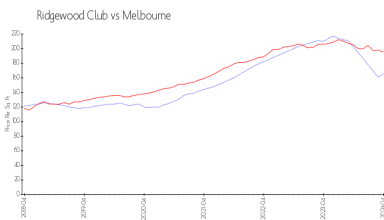

Market Information

Ridgewood Club:	\$166/sq. ft.	Melbourne:	\$195/sq. ft.
Melbourne:	\$195/sq. ft.	Brevard:	\$226/sq. ft.

Inventory for Sale

Ridgewood Club	1%
Melbourne	0%
Brevard	1%

Avg. Time to Close Over Last 12 Months