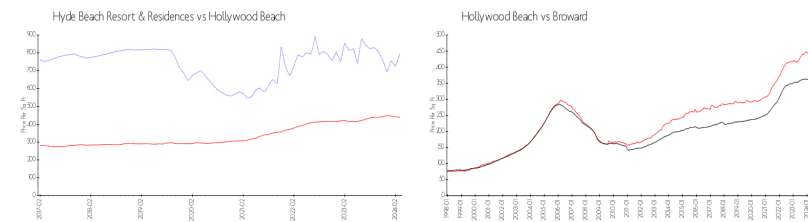

Unit 2306 - Hyde Beach Resort & Residences

2306 - 4111 S Ocean Dr, Hollywood Beach, FL, Broward 33019

Unit Information

MLS Number: A11226727
Status: Active
Size: 1,129 Sq ft.
Bedrooms: 2
Full Bathrooms: 2
Half Bathrooms:
Parking Spaces:
View:
Rental Price: $8,950
List PPSF: $8
Valuated Price: $799,000
Valuated PPSF: $708

The above valuated price is a baseline figure that does not take into account any specific renovation, upgrade, split, merge, or deterioration of the unit.

Building Information

Number of units: 407
Number of active listings for rent: 0
Number of active listings for sale: 81
Building inventory for sale: 19%
Number of sales over the last 12 months: 42
Number of sales over the last 6 months: 17
Number of sales over the last 3 months: 8

Building Association Information

Hyde Beach Residence & Resort
Address: 2801 E Hallandale Beach Blvd, Hallandale Beach, FL 33009
Phone: +1 954-457-4488

Market Information

Hyde Beach Resort & Residences:	$796/sq. ft.	Hollywood Beach:	$439/sq. ft.
Hollywood Beach:	$439/sq. ft.	Broward:	$349/sq. ft.

Inventory for Sale

Hyde Beach Resort & Residences	20%
Hollywood Beach	5%
Broward	3%

Avg. Time to Close Over Last 12 Months

Hyde Beach Resort & Residences	192 days
Hollywood Beach	84 days
Broward	66 days