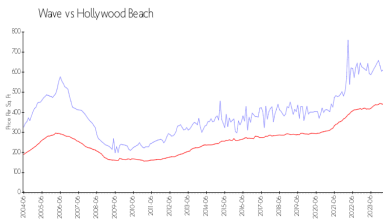

Unit 828 - Wave

828 - 2501 S Ocean Dr, Hollywood Beach, FL, Broward 33019

Unit Information

MLS Number: A11415186
Status: Active
Size: 835 Sq ft.
Bedrooms: 1
Full Bathrooms: 1
Half Bathrooms: 1
Parking Spaces:
View:
Rental Price: $2,650
List PPSF: $3
Valuated Price: $435,000
Valuated PPSF: $521

The above valuated price is a baseline figure that does not take into account any specific renovation, upgrade, split, merge, or deterioration of the unit.

Building Information

Number of units: 551
Number of active listings for rent: 49
Number of active listings for sale: 19
Building inventory for sale: 3%
Number of sales over the last 12 months: 15
Number of sales over the last 6 months: 6
Number of sales over the last 3 months: 4

Building Association Information

The Wave Condominium
(954) 929-8090

Market Information

Wave: $619/sq. ft.   Hollywood Beach: $427/sq. ft.
Hollywood Beach: $427/sq. ft.   Broward: $348/sq. ft.

Inventory for Sale

Wave: 3%
Hollywood Beach: 5%
Broward: 3%

Avg. Time to Close Over Last 12 Months

Wave: 49 days
Hollywood Beach: 85 days
Broward: 66 days