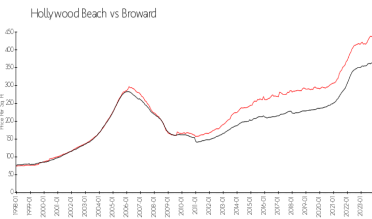

Unit 1520 - Wave

1520 - 2501 S Ocean Dr, Hollywood Beach, FL, Broward 33019

Unit Information

MLS Number:	A11458826
Status:	Active
Size:	745 Sq ft.
Bedrooms:	1
Full Bathrooms:	1
Half Bathrooms:	
Parking Spaces:	1 Space
View:	Ocean View, Direct Ocean, Pool Area View
Rental Price:	$2,950
List PPSF:	$4
Valuated Price:	$594,000
Valuated PPSF:	$797

The above valuated price is a baseline figure that does not take into account any specific renovation, upgrade, split, merge, or deterioration of the unit.

Building Information

Number of units:	551
Number of active listings for rent:	49
Number of active listings for sale:	19
Building inventory for sale:	3%
Number of sales over the last 12 months:	15
Number of sales over the last 6 months:	6
Number of sales over the last 3 months:	4

Building Association Information

The Wave Condominium
(954) 929-8090

Market Information

Wave:	$619/sq. ft.	Hollywood Beach:	$427/sq. ft.
Hollywood Beach:	$427/sq. ft.	Broward:	$348/sq. ft.

Inventory for Sale

Wave	3%
Hollywood Beach	5%
Broward	3%

Avg. Time to Close Over Last 12 Months

Wave	52 days
Hollywood Beach	85 days
Broward	67 days