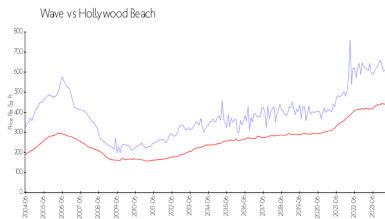

Unit 1520 - Wave

1520 - 2501 S Ocean Dr, Hollywood Beach, FL, Broward 33019

Unit Information

MLS Number:	A11458826
Status:	Active
Size:	745 Sq ft.
Bedrooms:	1
Full Bathrooms:	1
Half Bathrooms:	
Parking Spaces:	1 Space
View:	Ocean View, Direct Ocean, Pool Area View
Rental Price:	$2,950
List PPSF:	$4
Valuated Price:	$594,000
Valuated PPSF:	$797

The above valuated price is a baseline figure that does not take into account any specific renovation, upgrade, split, merge, or deterioration of the unit.

Building Information

Number of units:	551
Number of active listings for rent:	49
Number of active listings for sale:	19
Building inventory for sale:	3%
Number of sales over the last 12 months:	15
Number of sales over the last 6 months:	6
Number of sales over the last 3 months:	4

Building Association Information

The Wave Condominium
(954) 929-8090

Market Information

Wave:	$619/sq. ft.	Hollywood Beach:	$427/sq. ft.
Hollywood Beach:	$427/sq. ft.	Broward:	$348/sq. ft.

Inventory for Sale

Wave	3%
Hollywood Beach	5%
Broward	3%

Avg. Time to Close Over Last 12 Months

Wave	52 days
Hollywood Beach	85 days
Broward	67 days