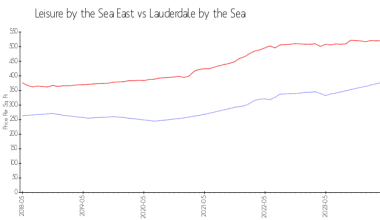

Unit 315 - Leisure by the Sea East

315 - 4117 Bougainvilla Dr, Lauderdale by the Sea, FL, Broward 33308

Unit Information

MLS Number: A11488744
Status: Active
Size: 1,030 Sq ft.
Bedrooms: 2
Full Bathrooms: 2
Half Bathrooms:
Parking Spaces: 1 Space
View:
List Price: $419,900
List PPSF: $408
Valuated Price: $388,000
Valuated PPSF: $377

The above valuated price is a baseline figure that does not take into account any specific renovation, upgrade, split, merge, or deterioration of the unit.

Building Information

Number of units: 72
Number of active listings for rent: 0
Number of active listings for sale: 3
Building inventory for sale: 4%
Number of sales over the last 12 months: 2
Number of sales over the last 6 months: 0
Number of sales over the last 3 months: 0

Building Association Information

South Leisure By the Sea Association
Address: Lauderdale-By-The-Sea, FL 33308,
Phone: +1 954-772-5574

Recent Sales

Unit #	Size	Closing Date	Sale Price	PPSF
208	1,030 sq ft	Aug 2023	$325,000	$316
209	1,030 sq ft	May 2023	$300,000	$291

Market Information

Leisure by the Sea East: $377/sq. ft.
Lauderdale by the Sea: $520/sq. ft.

Lauderdale by the Sea: $520/sq. ft.
Broward: $351/sq. ft.

Inventory for Sale

Leisure by the Sea East: 4%
Lauderdale by the Sea: 3%
Broward: 4%

Avg. Time to Close Over Last 12 Months