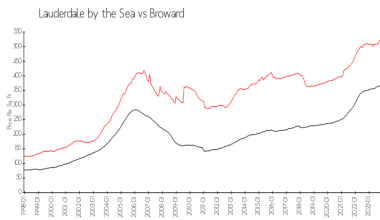

Market Information

Leisure by the Sea East: \$377/sq. ft.
 Lauderdale by the Sea: \$520/sq. ft.

Lauderdale by the Sea: \$520/sq. ft.
 Broward: \$351/sq. ft.

Inventory for Sale

Leisure by the Sea East: 4%
 Lauderdale by the Sea: 3%
 Broward: 4%