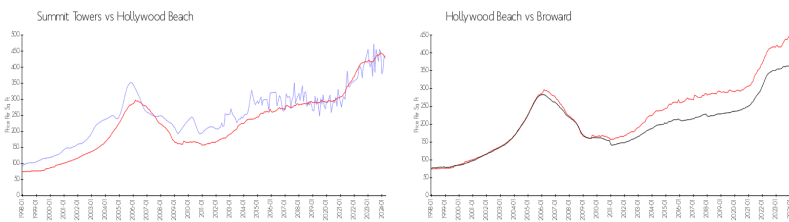

Unit 312S - Summit Towers

312S - 1201 S Ocean Dr, Hollywood Beach, FL, Broward 33019

Unit Information

MLS Number:	A11509115
Status:	Active
Size:	736 Sq ft.
Bedrooms:	1
Full Bathrooms:	1
Half Bathrooms:	
Parking Spaces:	
View:	
Rental Price:	$2,250
List PPSF:	$3
Valuated Price:	$295,000
Valuated PPSF:	$372

The above valuated price is a baseline figure that does not take into account any specific renovation, upgrade, split, merge, or deterioration of the unit.

Building Information

Number of units:	567
Number of active listings for rent:	4
Number of active listings for sale:	18
Building inventory for sale:	3%
Number of sales over the last 12 months:	32
Number of sales over the last 6 months:	23
Number of sales over the last 3 months:	12

Building Association Information

Summit Towers Condominium Association Inc
1201 S Ocean Drive Hollywood, FL33019
(954) 925-3337

Market Information

Summit Towers:	$435/sq. ft.	Hollywood Beach:	$427/sq. ft.
Hollywood Beach:	$427/sq. ft.	Broward:	$348/sq. ft.

Inventory for Sale

Summit Towers	3%
Hollywood Beach	5%
Broward	3%

Avg. Time to Close Over Last 12 Months

Summit Towers	60 days
Hollywood Beach	85 days
Broward	66 days