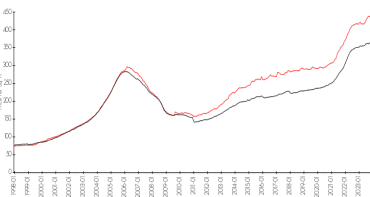

Building Association Information

Sea Air Towers Condominium
 (954) 458-5106

Market Information

Sea Air Towers vs Hollywood Beach

Hollywood Beach vs Broward

Sea Air Towers: \$416/sq. ft.
 Hollywood Beach: \$427/sq. ft.

Hollywood Beach: \$427/sq. ft.
 Broward: \$348/sq. ft.

Inventory for Sale

Sea Air Towers 5%
 Hollywood Beach 5%
 Broward 3%

Avg. Time to Close Over Last 12 Months

Sea Air Towers 120 days
 Hollywood Beach 85 days
 Broward 66 days