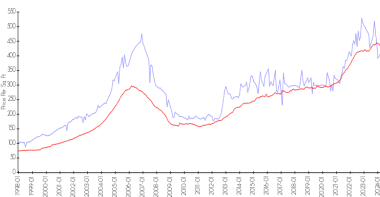

Unit 615 - Sea Air Towers

615 - 3725 S Ocean Dr, Hollywood Beach, FL, Broward 33019

Unit Information

MLS Number: A11510430
Status: Active
Size: 906 Sq ft.
Bedrooms: 1
Full Bathrooms: 1
Half Bathrooms: 1
Parking Spaces: 1 Space, Guest Parking, Valet Parking
View: Intracoastal View, Ocean View, Water View
Rental Price: $2,200
List PPSF: $2
Valuated Price: $322,000
Valuated PPSF: $357

The above valuated price is a baseline figure that does not take into account any specific renovation, upgrade, split, merge, or deterioration of the unit.

Building Information

Number of units: 350
Number of active listings for rent: 21
Number of active listings for sale: 19
Building inventory for sale: 5%
Number of sales over the last 12 months: 19
Number of sales over the last 6 months: 8
Number of sales over the last 3 months: 5

Building Association Information

Sea Air Towers Condominium
(954) 458-5106

Market Information

Sea Air Towers vs Hollywood Beach